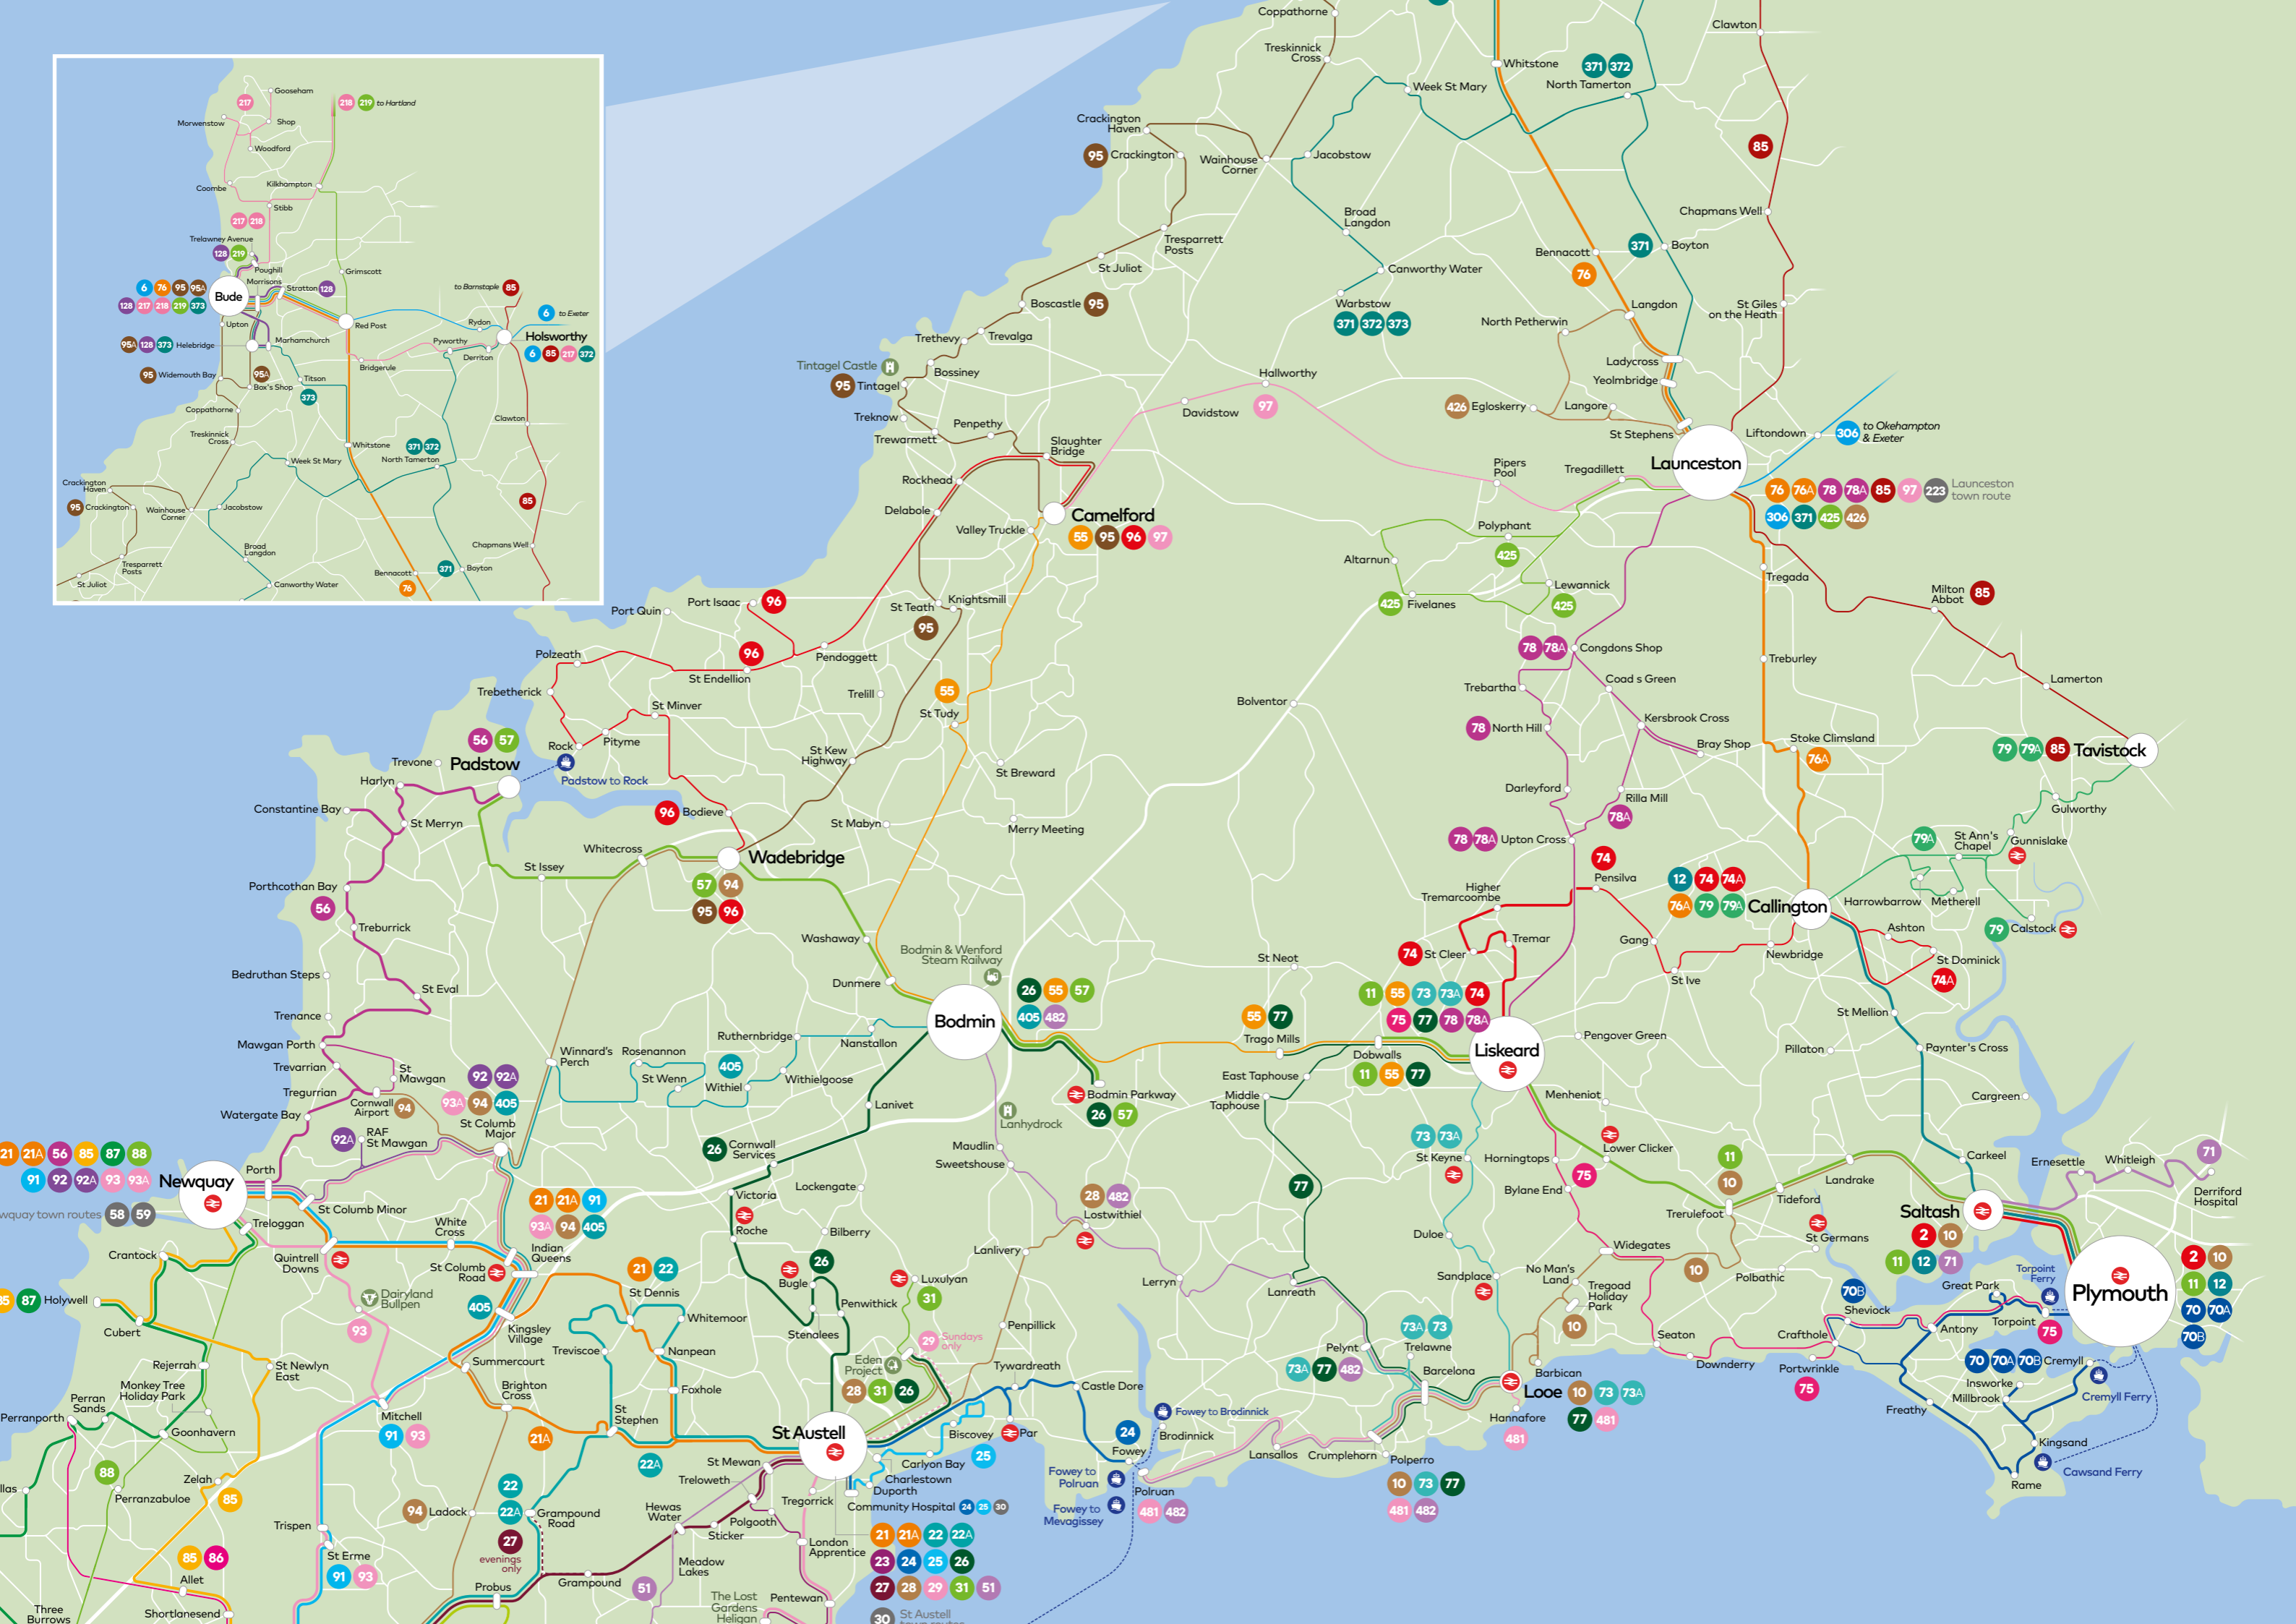

buses towards Truro

Table with 4 columns (Service No, 36, 36, 36) and rows listing bus routes towards Truro.

Buses in Cornwall

Transport for Cornwall

Karyans rag Kernow

bus frequencies

- every 10 - 30 minutes
- every hour
- every 2 hours | occasional