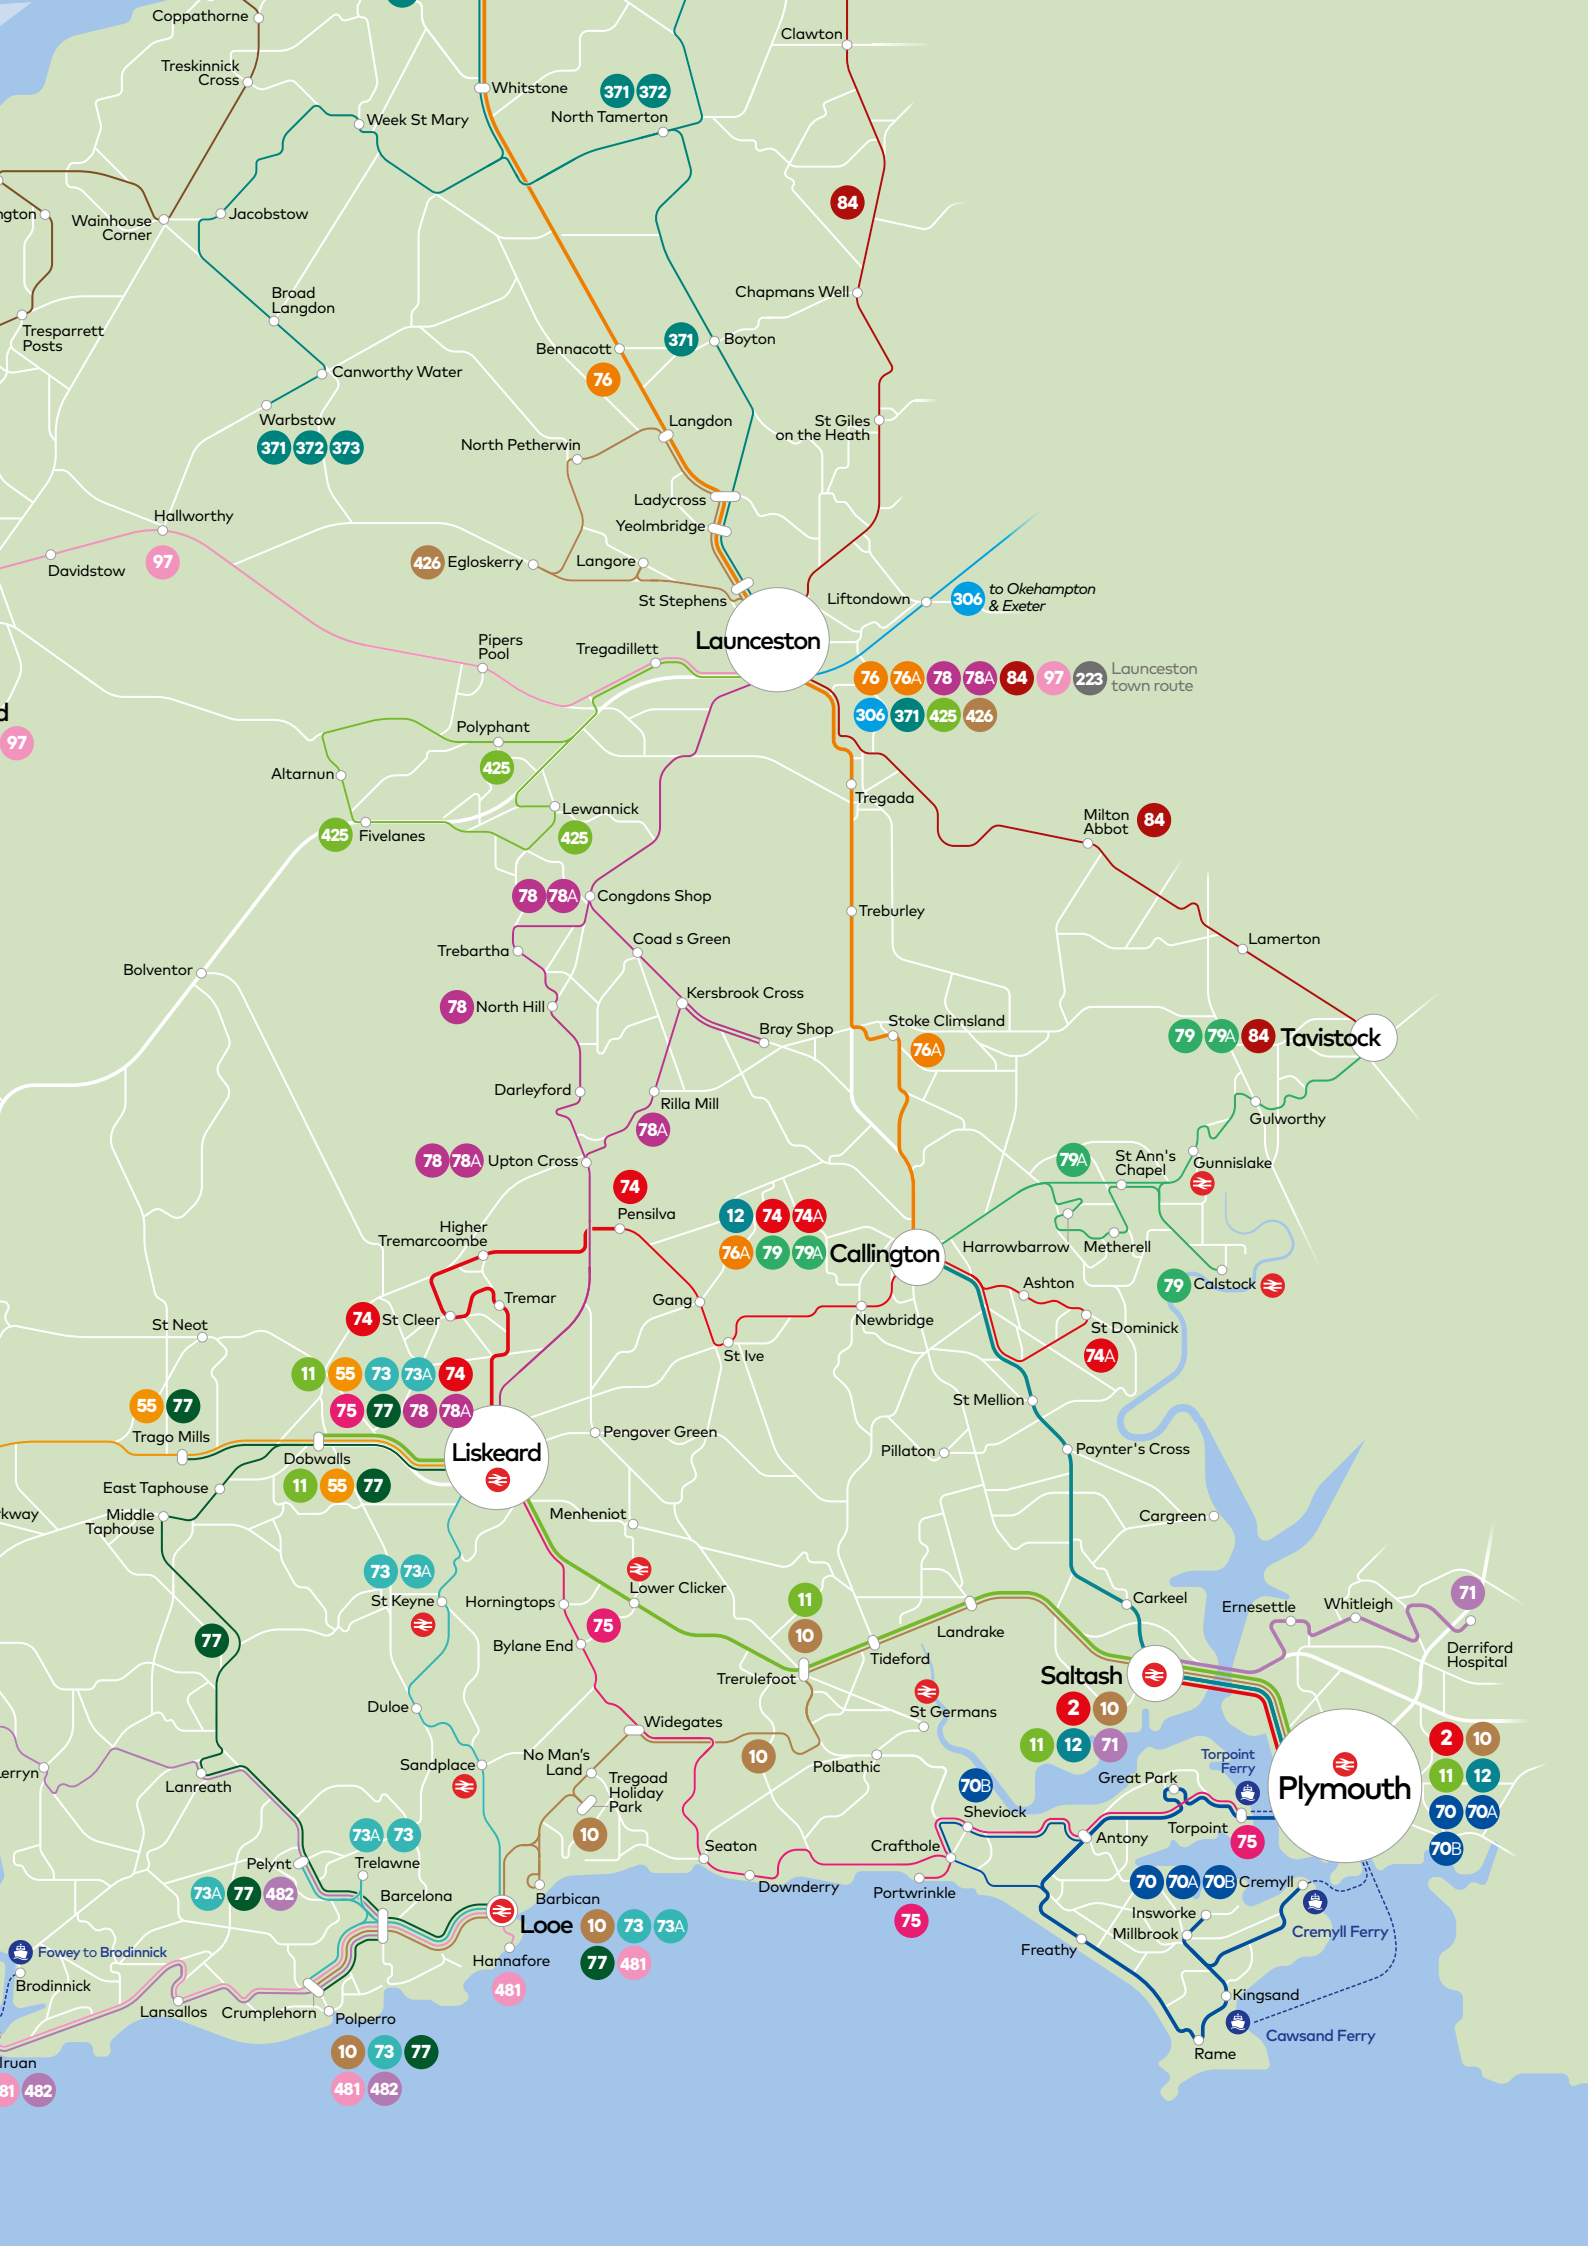

21 21A 22 22A  
23 24 25 26  
27 28 29 31 51  
30  
St Austell town routes

Mevagissey to Fowey

**GO CORNWALL BUS**  
Part of GoAhead

*Hopley's Coaches*

**OTS**

**Stagecoach**

Monday to Saturday except for bank holidays