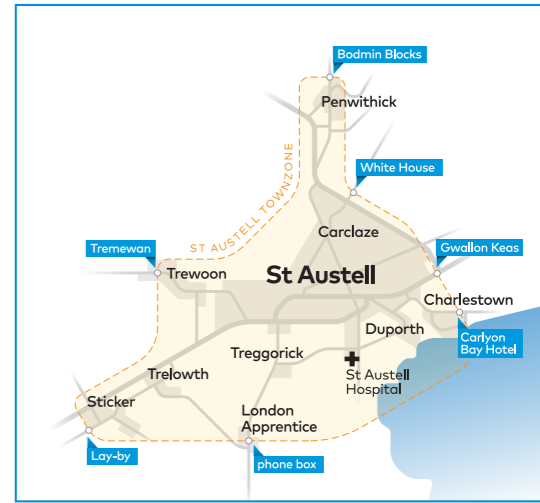

Town Zones

Town Zones

Buses in Cornwall

Transport for Cornwall
Karyans rag Kernow

Hopley's Coaches GO CORNWALL Cornwall by KERNOW
OTS Stagecoach TRAVELCORNWALL

© Best Impressions 2023. All rights reserved. Do not use, distribute or modify without express permission.