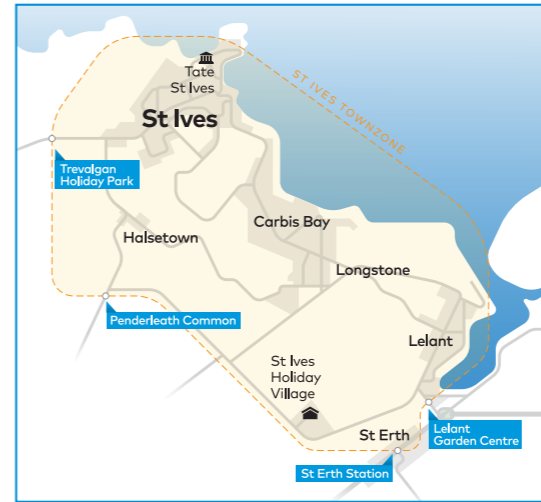

Town Zones

Town Zones

Buses in Cornwall

Transport for Cornwall
Karyans rag Kernow

Hopley's Coaches GO CORNWALL Cornwall by KERNOW
OTS Stagecoach TRAVELCORNWALL

© Best Impressions 2023. All rights reserved. Do not use, distribute or modify without express permission.