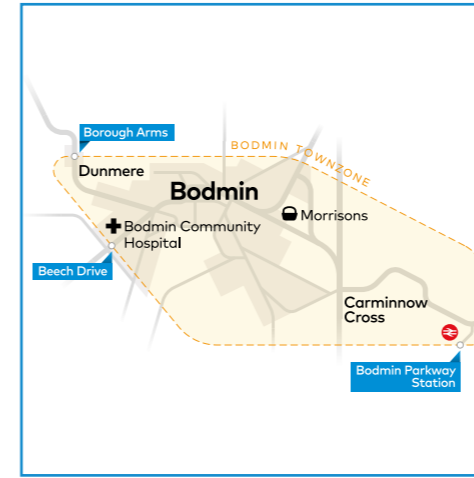

Sundays and bank holidays

buses towards RNAS Culdrose

Service No	36	36	36
Truro Railway Station	1028	1328	1628
Truro Bus Station	1033	1333	1633
Playing Place Bus Shelter	1043	1343	1643
Carnon Downs bus shelter	1045	1345	1645
Devoran Church	1052	1352	1652
Perranwell opp Royal Oak	1102	1402	1702
Stithians Crelow Lane	1112	1412	1712
Post Office	1117	1417	1717
Helston Tesco	1130	1430	1730
Helston Seven Stars	1135	1435	1735
Helston Sainsburys	1140	1440	1740
RNAS Culdrose	1145	1445	

for Flambards

buses towards Truro

Service No	36	36	36
RNAS Culdrose	1201	1501	
Cottage Hospital	1205	1505	
Helston Sainsburys	0908	1208	1508
Helston Seven Stars Arr	0913	1213	1513
Helston Seven Stars Dep	0915	1215	1515
Helston Tesco	0920	1220	1520
Post Office	0932	1232	1532
Stithians Crelow Lane	0938	1238	1538
Perranwell Royal Oak	0948	1248	1548
Devoran Church	0958	1258	1558
Carnon Downs bus shelter	1005	1305	1605
Playing Place Bus Shelter	1007	1307	1607
Truro Bus Station	1017	1317	1617
Truro Railway Station	1022	1322	1622

Mondays to Fridays on schooldays only

buses towards Redruth School

Service No	36S	36S
	SD	SD
Penair School		1510
Truro Bus Station C	0717	1520
Playing Place Bus Shelter	0727	1530
Carnon Downs bus shelter	0729	1532
Carnon Downs Bissoe Road	0732	1535
Devoran Church	0738	1541
Perranwell Railway Station	0743	1546
Perranwell opp Chapel	0745	1548
Frogpool Cornish Arms	0749	1552
Pulla Cross Trelawney Estate	0750	1553
Gwennap Church	0756	1559
Carharrack Foxes Row	0802	
Trevarth Trevarth Terrace	0804	
Lanner Post Office	0807	
Redruth Railway Station	0815	
Redruth School	0820	

buses towards Truro