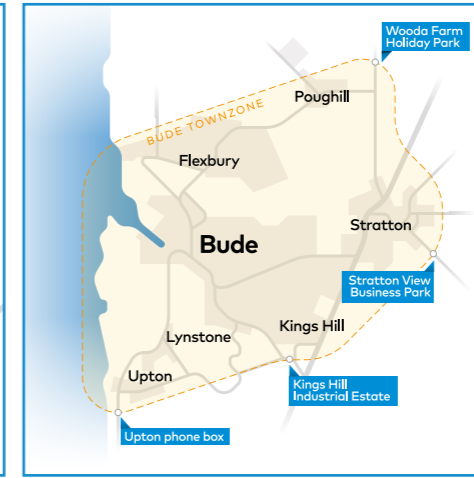

Sundays and bank holidays

buses towards RNAS Culdrose

Service No	36	36	36
Truro Railway Station	1028	1328	1628
Truro Bus Station	1033	1333	1633
Playing Place Bus Shelter	1043	1343	1643
Carnon Downs bus shelter	1045	1345	1645
Devoran Church	1052	1352	1652
Perranwell opp Royal Oak	1102	1402	1702
Stithians Crelow Lane	1112	1412	1712
Post Office	1117	1417	1717
Helston Tesco	1130	1430	1730
Helston Seven Stars	1135	1435	1735
Helston Sainsburys	1140	1440	1740
RNAS Culdrose	1145	1445	

for Flambards

buses towards Truro

Service No	36	36	36
RNAS Culdrose	1201	1501	
Cottage Hospital	1205	1505	
Helston Sainsburys	0908	1208	1508
Helston Seven Stars Arr	0913	1213	1513
Helston Seven Stars Dep	0915	1215	1515
Helston Tesco	0920	1220	1520
Post Office	0932	1232	1532
Stithians Crelow Lane	0938	1238	1538
Perranwell Royal Oak	0948	1248	1548
Devoran Church	0958	1258	1558
Carnon Downs bus shelter	1005	1305	1605
Playing Place Bus Shelter	1007	1307	1607
Truro Bus Station	1017	1317	1617
Truro Railway Station	1022	1322	1622

Mondays to Fridays on schooldays only

buses towards Redruth School

Service No	36S	36S
	SD	SD
Penair School		1510
Truro Bus Station C	0717	1520
Playing Place Bus Shelter	0727	1530
Carnon Downs bus shelter	0729	1532
Carnon Downs Bissoe Road	0732	1535
Devoran Church	0738	1541
Perranwell Railway Station	0743	1546
Perranwell opp Chapel	0745	1548
Frogpool Cornish Arms	0749	1552
Pulla Cross Trelawney Estate	0750	1553
Gwennap Church	0756	1559
Carharrack Foxes Row	0802	
Trevarth Trevarth Terrace	0804	
Lanner Post Office	0807	
Redruth Railway Station	0815	
Redruth School	0820	

buses towards Truro