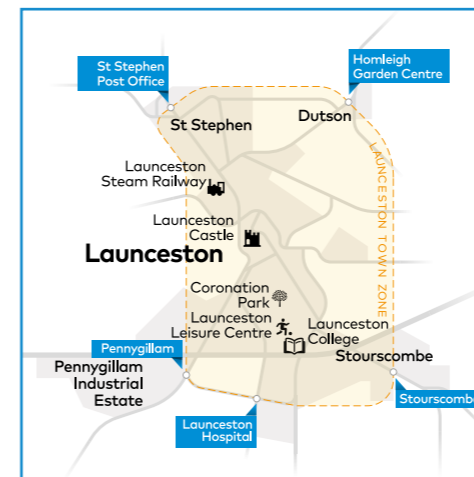

Sundays and bank holidays

buses towards RNAS Culdrose

Service No	36	36	36
Truro Railway Station	1028	1328	1628
Truro Bus Station	1033	1333	1633
Playing Place Bus Shelter	1043	1343	1643
Carnon Downs bus shelter	1045	1345	1645
Devoran Church	1052	1352	1652
Perranwell opp Royal Oak	1102	1402	1702
Stithians Crelow Lane	1112	1412	1712
Post Office	1117	1417	1717
Helston Tesco	1130	1430	1730
Helston Seven Stars	1135	1435	1735
Helston Sainsburys	1140	1440	1740
RNAS Culdrose	1145	1445	

for Flambards

buses towards Truro

Service No	36	36	36
RNAS Culdrose	1201	1501	
Cottage Hospital	1205	1505	
Helston Sainsburys	0908	1208	1508
Helston Seven Stars Arr	0913	1213	1513
Helston Seven Stars Dep	0915	1215	1515
Helston Tesco	0920	1220	1520
Post Office	0932	1232	1532
Stithians Crelow Lane	0938	1238	1538
Perranwell Royal Oak	0948	1248	1548
Devoran Church	0958	1258	1558
Carnon Downs bus shelter	1005	1305	1605
Playing Place Bus Shelter	1007	1307	1607
Truro Bus Station	1017	1317	1617
Truro Railway Station	1022	1322	1622

Mondays to Fridays on schooldays only

buses towards Redruth School

Service No	36S	36S
	SD	SD
Penair School		1510
Truro Bus Station C	0717	1520
Playing Place Bus Shelter	0727	1530
Carnon Downs bus shelter	0729	1532
Carnon Downs Bissoe Road	0732	1535
Devoran Church	0738	1541
Perranwell Railway Station	0743	1546
Perranwell opp Chapel	0745	1548
Frogpool Cornish Arms	0749	1552
Pulla Cross Trelawney Estate	0750	1553
Gwennap Church	0756	1559
Carharrack Foxes Row	0802	
Trevarth Trevarth Terrace	0804	
Lanner Post Office	0807	
Redruth Railway Station	0815	
Redruth School	0820	

buses towards Truro