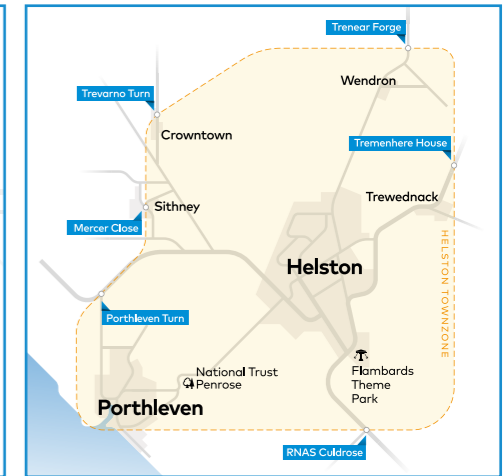

Sundays and bank holidays

buses towards RNAS Culdrose

Service No	36	36	36
Truro Railway Station	1028	1328	1628
Truro Bus Station	1033	1333	1633
Playing Place Bus Shelter	1043	1343	1643
Carnon Downs bus shelter	1045	1345	1645
Devoran Church	1052	1352	1652
Perranwell opp Royal Oak	1102	1402	1702
Stithians Crelow Lane	1112	1412	1712
Post Office	1117	1417	1717
Helston Tesco	1130	1430	1730
Helston Seven Stars	1135	1435	1735
Helston Sainsburys	1140	1440	1740
RNAS Culdrose	1145	1445	

for Flambards

buses towards Truro

Service No	36	36	36
RNAS Culdrose	1201	1501	
Cottage Hospital	1205	1505	
Helston Sainsburys	0908	1208	1508
Helston Seven Stars Arr	0913	1213	1513
Helston Seven Stars Dep	0915	1215	1515
Helston Tesco	0920	1220	1520
Post Office	0932	1232	1532
Stithians Crelow Lane	0938	1238	1538
Perranwell Royal Oak	0948	1248	1548
Devoran Church	0958	1258	1558
Carnon Downs bus shelter	1005	1305	1605
Playing Place Bus Shelter	1007	1307	1607
Truro Bus Station	1017	1317	1617
Truro Railway Station	1022	1322	1622

Mondays to Fridays on schooldays only

buses towards Redruth School

Service No	36S	36S
	SD	SD
Penair School		1510
Truro Bus Station C	0717	1520
Playing Place Bus Shelter	0727	1530
Carnon Downs bus shelter	0729	1532
Carnon Downs Bissoe Road	0732	1535
Devoran Church	0738	1541
Perranwell Railway Station	0743	1546
Perranwell opp Chapel	0745	1548
Frogpool Cornish Arms	0749	1552
Pulla Cross Trelawney Estate	0750	1553
Gwennap Church	0756	1559
Carharrack Foxes Row	0802	
Trevarth Trevarth Terrace	0804	
Lanner Post Office	0807	
Redruth Railway Station	0815	
Redruth School	0820	

buses towards Truro