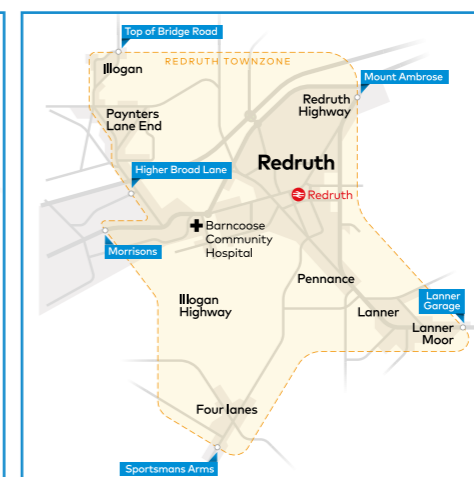

Sundays and bank holidays

buses towards RNAS Culdrose

Service No	36	36	36
Truro Railway Station	1028	1328	1628
Truro Bus Station	1033	1333	1633
Playing Place Bus Shelter	1043	1343	1643
Carnon Downs bus shelter	1045	1345	1645
Devoran Church	1052	1352	1652
Perranwell opp Royal Oak	1102	1402	1702
Stithians Crelow Lane	1112	1412	1712
Post Office	1117	1417	1717
Helston Tesco	1130	1430	1730
Helston Seven Stars	1135	1435	1735
Helston Sainsburys	1140	1440	1740
RNAS Culdrose	1145	1445	

for Flambards

buses towards Truro

Service No	36	36	36
RNAS Culdrose	1201	1501	
Cottage Hospital	1205	1505	
Helston Sainsburys	0908	1208	1508
Helston Seven Stars Arr	0913	1213	1513
Helston Seven Stars Dep	0915	1215	1515
Helston Tesco	0920	1220	1520
Post Office	0932	1232	1532
Stithians Crelow Lane	0938	1238	1538
Perranwell Royal Oak	0948	1248	1548
Devoran Church	0958	1258	1558
Carnon Downs bus shelter	1005	1305	1605
Playing Place Bus Shelter	1007	1307	1607
Truro Bus Station	1017	1317	1617
Truro Railway Station	1022	1322	1622

Mondays to Fridays on schooldays only

buses towards Redruth School

Service No	36S	36S
	SD	SD
Penair School		1510
Truro Bus Station C	0717	1520
Playing Place Bus Shelter	0727	1530
Carnon Downs bus shelter	0729	1532
Carnon Downs Bissoe Road	0732	1535
Devoran Church	0738	1541
Perranwell Railway Station	0743	1546
Perranwell opp Chapel	0745	1548
Frogpool Cornish Arms	0749	1552
Pulla Cross Trelawney Estate	0750	1553
Gwennap Church	0756	1559
Carharrack Foxes Row	0802	
Trevarth Trevarth Terrace	0804	
Lanner Post Office	0807	
Redruth Railway Station	0815	
Redruth School	0820	

buses towards Truro