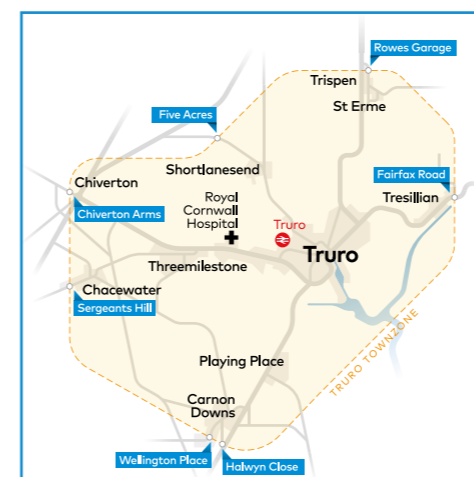

Sundays and bank holidays

buses towards RNAS Culdrose

Service No	36	36	36
Truro Railway Station	1028	1328	1628
Truro Bus Station	1033	1333	1633
Playing Place Bus Shelter	1043	1343	1643
Carnon Downs bus shelter	1045	1345	1645
Devoran Church	1052	1352	1652
Perranwell opp Royal Oak	1102	1402	1702
Stithians Crelow Lane	1112	1412	1712
Post Office	1117	1417	1717
Helston Tesco	1130	1430	1730
Helston Seven Stars	1135	1435	1735
Helston Sainsburys	1140	1440	1740
RNAS Culdrose	1145	1445	

for Flambards

buses towards Truro

Service No	36	36	36
RNAS Culdrose	1201	1501	
Cottage Hospital	1205	1505	
Helston Sainsburys	0908	1208	1508
Helston Seven Stars Arr	0913	1213	1513
Helston Seven Stars Dep	0915	1215	1515
Helston Tesco	0920	1220	1520
Post Office	0932	1232	1532
Stithians Crelow Lane	0938	1238	1538
Perranwell Royal Oak	0948	1248	1548
Devoran Church	0958	1258	1558
Carnon Downs bus shelter	1005	1305	1605
Playing Place Bus Shelter	1007	1307	1607
Truro Bus Station	1017	1317	1617
Truro Railway Station	1022	1322	1622

Mondays to Fridays on schooldays only

buses towards Redruth School

Service No	36S	36S
	SD	SD
Penair School		1510
Truro Bus Station C	0717	1520
Playing Place Bus Shelter	0727	1530
Carnon Downs bus shelter	0729	1532
Carnon Downs Bissoe Road	0732	1535
Devoran Church	0738	1541
Perranwell Railway Station	0743	1546
Perranwell opp Chapel	0745	1548
Frogpool Cornish Arms	0749	1552
Pulla Cross Trelawney Estate	0750	1553
Gwennap Church	0756	1559
Carharrack Foxes Row	0802	
Trevarth Trevarth Terrace	0804	
Lanner Post Office	0807	
Redruth Railway Station	0815	
Redruth School	0820	

buses towards Truro