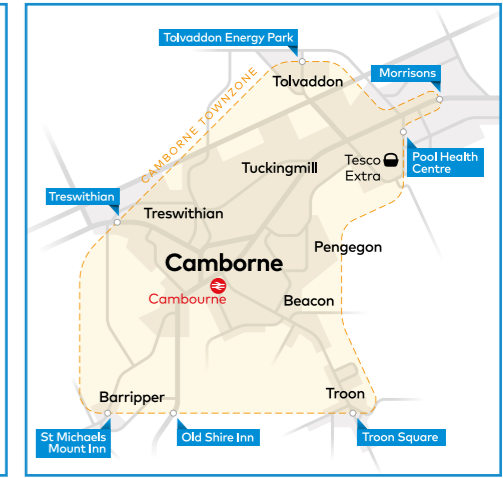

Sundays and bank holidays

buses towards RNAS Culdrose

Service No	36	36	36
Truro Railway Station	1028	1328	1628
Truro Bus Station	1033	1333	1633
Playing Place Bus Shelter	1043	1343	1643
Carnon Downs bus shelter	1045	1345	1645
Devoran Church	1052	1352	1652
Perranwell opp Royal Oak	1102	1402	1702
Stithians Crelow Lane	1112	1412	1712
Post Office	1117	1417	1717
Helston Tesco	1130	1430	1730
Helston Seven Stars	1135	1435	1735
Helston Sainsburys	1140	1440	1740
RNAS Culdrose	1145	1445	

for Flambards

buses towards Truro

Service No	36	36	36
RNAS Culdrose	1201	1501	
Cottage Hospital	1205	1505	
Helston Sainsburys	0908	1208	1508
Helston Seven Stars Arr	0913	1213	1513
Helston Seven Stars Dep	0915	1215	1515
Helston Tesco	0920	1220	1520
Post Office	0932	1232	1532
Stithians Crelow Lane	0938	1238	1538
Perranwell Royal Oak	0948	1248	1548
Devoran Church	0958	1258	1558
Carnon Downs bus shelter	1005	1305	1605
Playing Place Bus Shelter	1007	1307	1607
Truro Bus Station	1017	1317	1617
Truro Railway Station	1022	1322	1622

Mondays to Fridays on schooldays only

buses towards Redruth School

Service No	36S	36S
	SD	SD
Penair School		1510
Truro Bus Station C	0717	1520
Playing Place Bus Shelter	0727	1530
Carnon Downs bus shelter	0729	1532
Carnon Downs Bissoe Road	0732	1535
Devoran Church	0738	1541
Perranwell Railway Station	0743	1546
Perranwell opp Chapel	0745	1548
Frogpool Cornish Arms	0749	1552
Pulla Cross Trelawney Estate	0750	1553
Gwennap Church	0756	1559
Carharrack Foxes Row	0802	
Trevarth Trevarth Terrace	0804	
Lanner Post Office	0807	
Redruth Railway Station	0815	
Redruth School	0820	

buses towards Truro