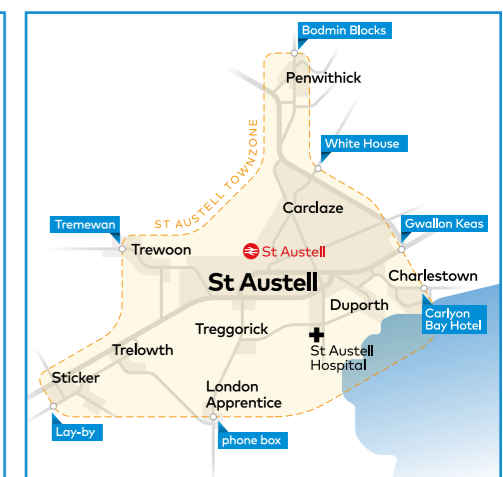

Sundays and bank holidays

buses towards RNAS Culdrose

Service No	36	36	36
Truro Railway Station	1028	1328	1628
Truro Bus Station	1033	1333	1633
Playing Place Bus Shelter	1043	1343	1643
Carnon Downs bus shelter	1045	1345	1645
Devoran Church	1052	1352	1652
Perranwell opp Royal Oak	1102	1402	1702
Stithians Crelow Lane	1112	1412	1712
Post Office	1117	1417	1717
Helston Tesco	1130	1430	1730
Helston Seven Stars	1135	1435	1735
Helston Sainsburys	1140	1440	1740
RNAS Culdrose	1145	1445	

for Flambards

buses towards Truro

Service No	36	36	36
RNAS Culdrose	1201	1501	
Cottage Hospital	1205	1505	
Helston Sainsburys	0908	1208	1508
Helston Seven Stars Arr	0913	1213	1513
Helston Seven Stars Dep	0915	1215	1515
Helston Tesco	0920	1220	1520
Post Office	0932	1232	1532
Stithians Crelow Lane	0938	1238	1538
Perranwell Royal Oak	0948	1248	1548
Devoran Church	0958	1258	1558
Carnon Downs bus shelter	1005	1305	1605
Playing Place Bus Shelter	1007	1307	1607
Truro Bus Station	1017	1317	1617
Truro Railway Station	1022	1322	1622

Mondays to Fridays on schooldays only

buses towards Redruth School

Service No	36S	36S
	SD	SD
Penair School		1510
Truro Bus Station C	0717	1520
Playing Place Bus Shelter	0727	1530
Carnon Downs bus shelter	0729	1532
Carnon Downs Bissoe Road	0732	1535
Devoran Church	0738	1541
Perranwell Railway Station	0743	1546
Perranwell opp Chapel	0745	1548
Frogpool Cornish Arms	0749	1552
Pulla Cross Trelawney Estate	0750	1553
Gwennap Church	0756	1559
Carharrack Foxes Row	0802	
Trevarth Trevarth Terrace	0804	
Lanner Post Office	0807	
Redruth Railway Station	0815	
Redruth School	0820	

buses towards Truro