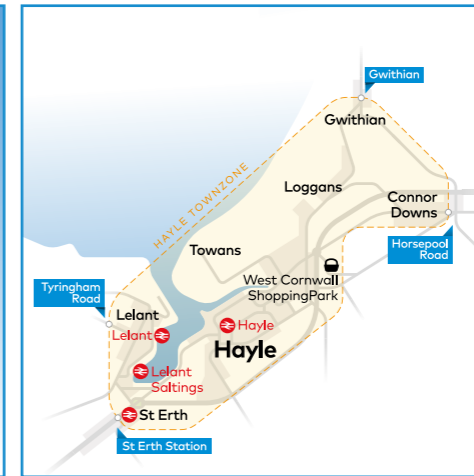

Sundays and bank holidays

buses towards RNAS Culdrose

Service No	36	36	36
Truro Railway Station	1028	1328	1628
Truro Bus Station	1033	1333	1633
Playing Place Bus Shelter	1043	1343	1643
Carnon Downs bus shelter	1045	1345	1645
Devoran Church	1052	1352	1652
Perranwell opp Royal Oak	1102	1402	1702
Stithians Crelow Lane	1112	1412	1712
Post Office	1117	1417	1717
Helston Tesco	1130	1430	1730
Helston Seven Stars	1135	1435	1735
Helston Sainsburys	1140	1440	1740
RNAS Culdrose	1145	1445	

for Flambards

buses towards Truro

Service No	36	36	36
RNAS Culdrose	1201	1501	
Cottage Hospital	1205	1505	
Helston Sainsburys	0908	1208	1508
Helston Seven Stars Arr	0913	1213	1513
Helston Seven Stars Dep	0915	1215	1515
Helston Tesco	0920	1220	1520
Post Office	0932	1232	1532
Stithians Crelow Lane	0938	1238	1538
Perranwell Royal Oak	0948	1248	1548
Devoran Church	0958	1258	1558
Carnon Downs bus shelter	1005	1305	1605
Playing Place Bus Shelter	1007	1307	1607
Truro Bus Station	1017	1317	1617
Truro Railway Station	1022	1322	1622

Mondays to Fridays on schooldays only

buses towards Redruth School

Service No	36S	36S
	SD	SD
Penair School		1510
Truro Bus Station C	0717	1520
Playing Place Bus Shelter	0727	1530
Carnon Downs bus shelter	0729	1532
Carnon Downs Bissoe Road	0732	1535
Devoran Church	0738	1541
Perranwell Railway Station	0743	1546
Perranwell opp Chapel	0745	1548
Frogpool Cornish Arms	0749	1552
Pulla Cross Trelawney Estate	0750	1553
Gwennap Church	0756	1559
Carharrack Foxes Row	0802	
Trevarth Trevarth Terrace	0804	
Lanner Post Office	0807	
Redruth Railway Station	0815	
Redruth School	0820	

buses towards Truro